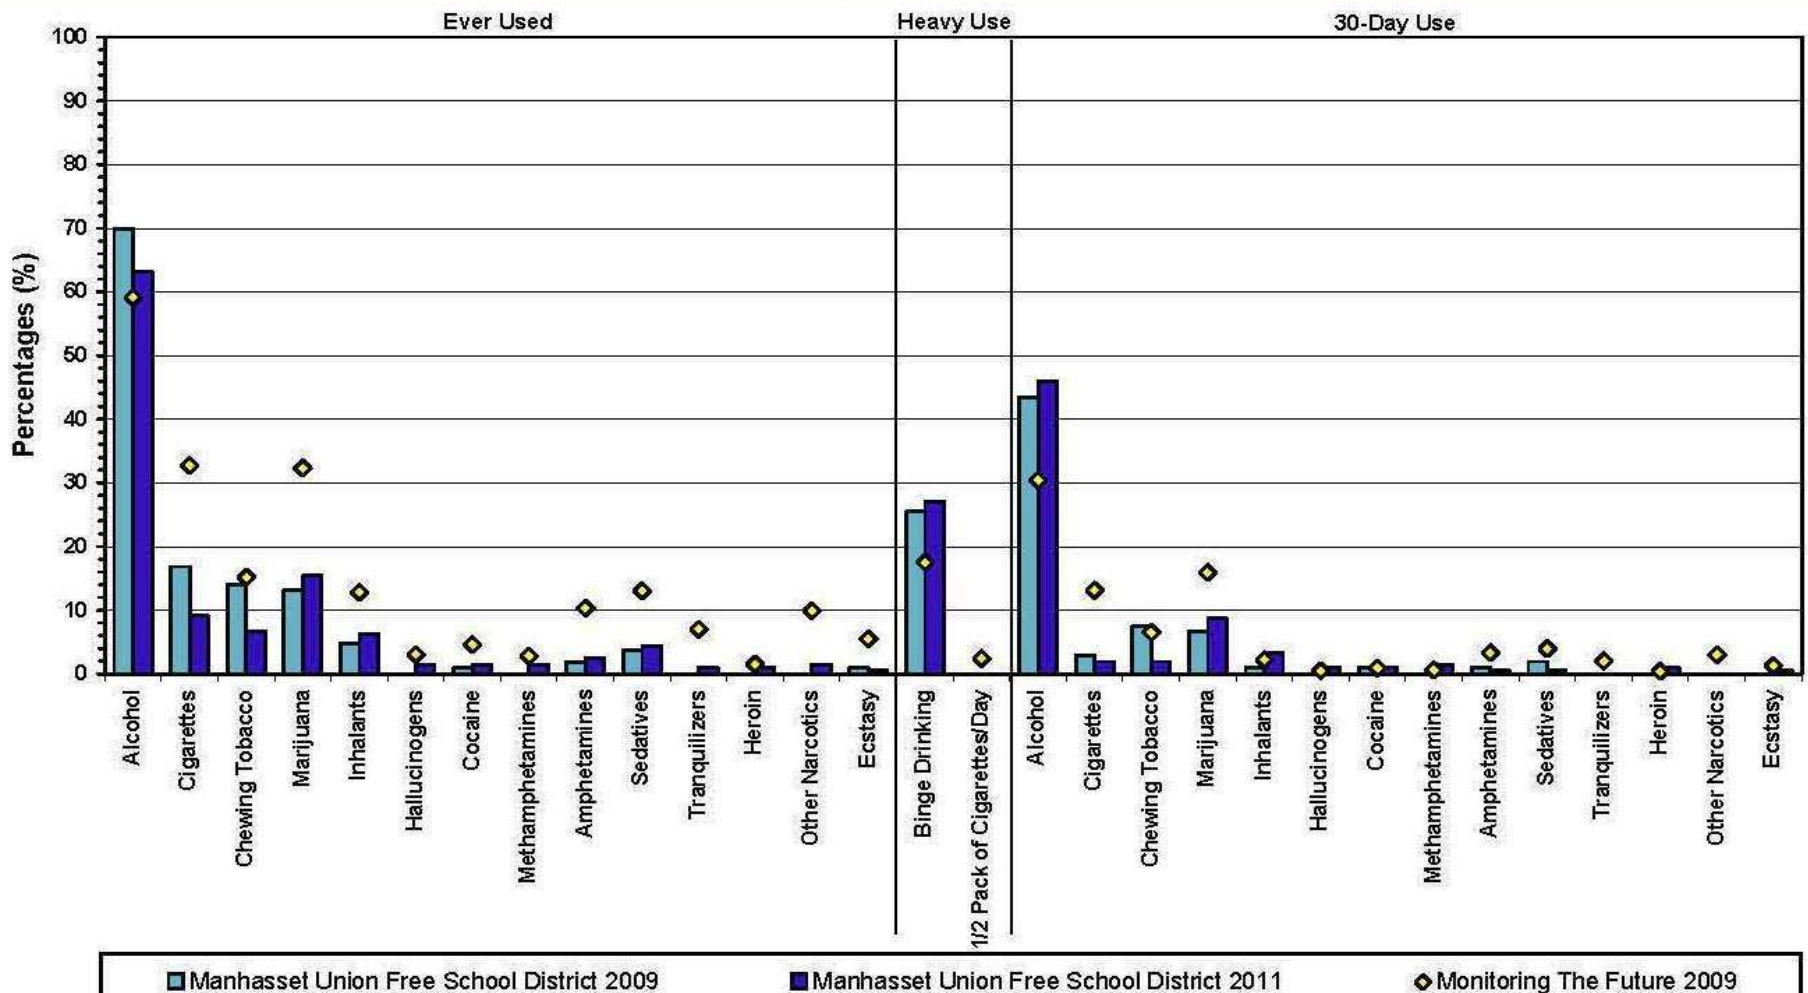

Sophomore Year

Keep Talking with your teen

LIFETIME, 30 DAY & HEAVY ATOD USE

2011 Manhasset Union Free School District Student Survey, Grade 10

Alcohol & Drug Use Escalates In 12th Grade

LIFETIME, 30 DAY & HEAVY ATOD USE

2011 Manhasset Union Free School District Student Survey, Grade 12

Teen Health

- **District Website**
Search: Teen Brain
or
- Visit Dr. Dewey's website
thisisyourbrainondrugs.org
- Get involved!

POWER OF PARENTS