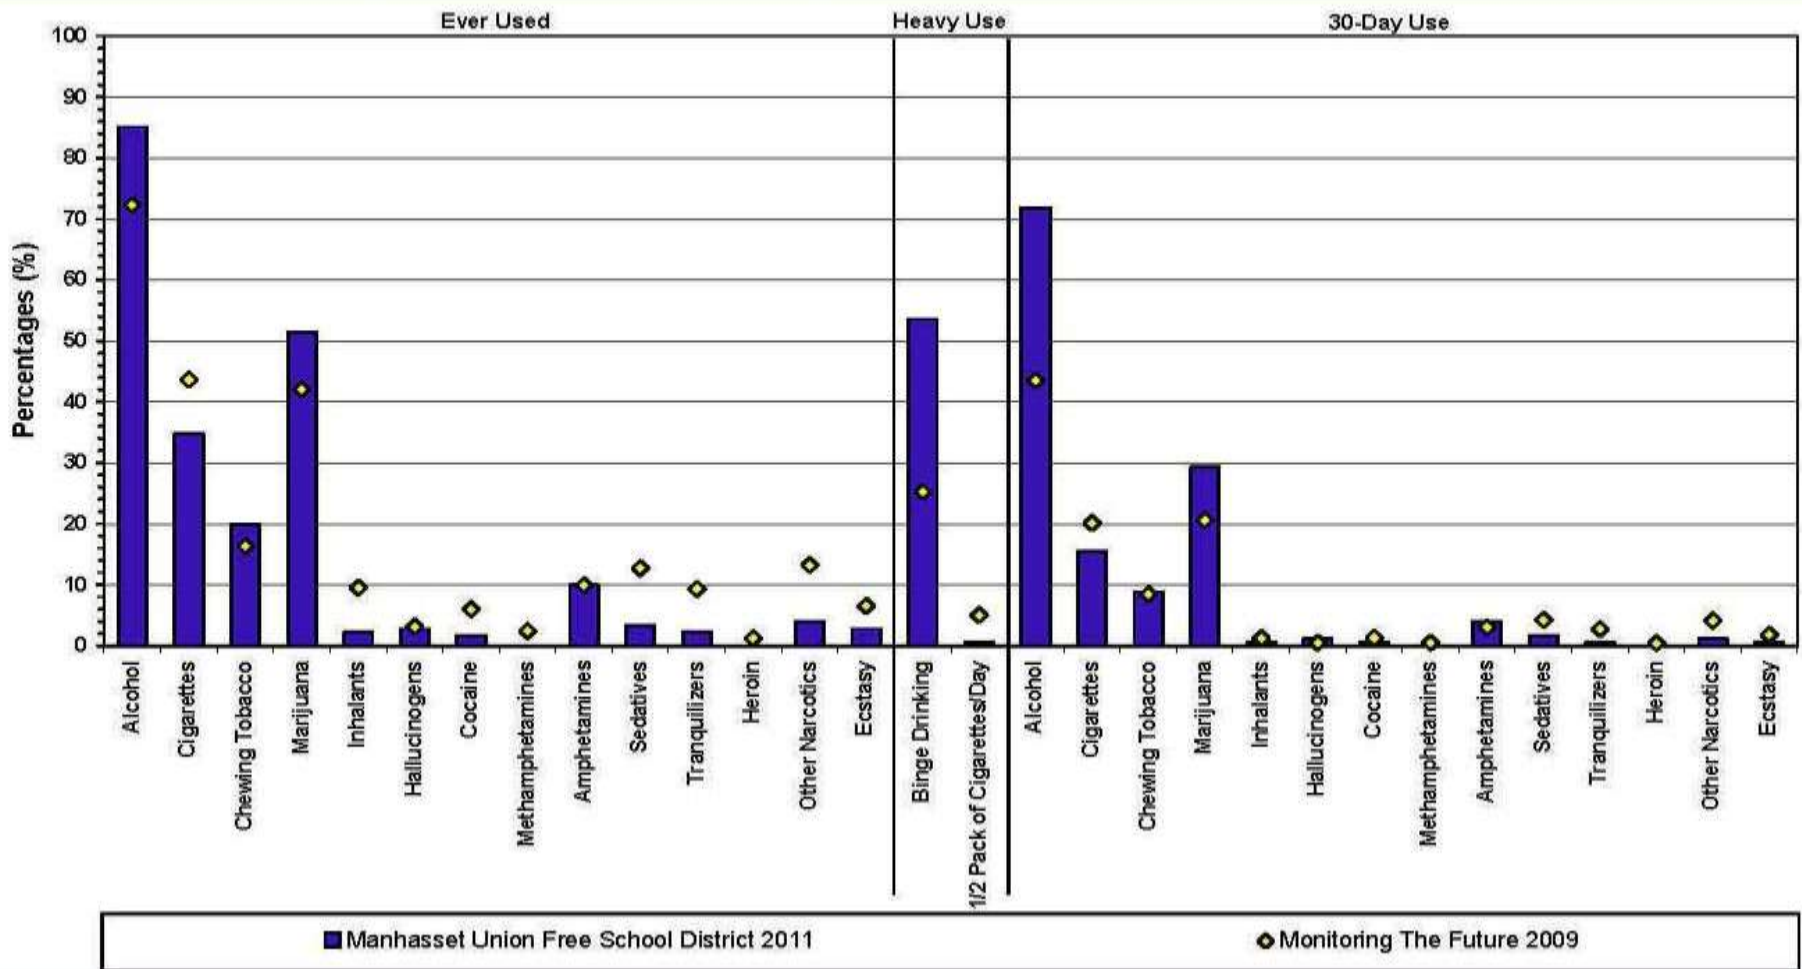

Sophomore Year

Keep Talking with your teen

LIFETIME, 30 DAY & HEAVY ATOD USE

2011 Manhasset Union Free School District Student Survey, Grade 10

Alcohol & Drug Use Escalates In 12th Grade

LIFETIME, 30 DAY & HEAVY ATOD USE

2011 Manhasset Union Free School District Student Survey, Grade 12

Teen Health

- **District Website**
Search: Teen Brain
or
- Visit Dr. Dewey's website
thisisyourbrainondrugs.org
- Get involved!

POWER OF PARENTS